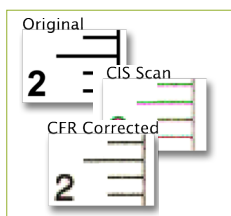

1 Scanning speeds depend on document width and computer configuration. Contex recommends Intel Core Duo, Core 2 Duo, or better processors, 2GB RAM, Hi-speed USB2.
Speed tests performed using Nextimage software, PC with Intel Core i5-2500 Quad processor, 8GB RAM, Hi-speed USB2, 7200rpm HDD, Windows 7 64-bit Ultimate.

2 Requires optional scanner stand.

3 Upgradable to 1200 dpi. This will also upgrade maximum resolution to 9600 dpi.

4 Signal Intensity Matching (SIGMA) is a Contex Patent. Sensor heating during a scan can cause inhomogeneous images. Thanks to Contex innovative thinking Contex SD 3600 series scanners will minimize sensor differences LIVE during a scan.

5 Color Fringe Removal (CFR) is a Contex Patent. Color Fringing is a natural consequence of CIS technology sequentially flashing R-G-B. Thanks to Contex innovative thinking CFR will remove this problem with advanced filter technology.

6 Contex applications creates industry standard raster file formats that can be used in any CAD or GIS application.

7 Requires optional Nextimage software.

All trademarks remain the property of their respective holders, and are used only to directly describe the product being provided. Their use in no way indicates any relationship between Contex A/S and the holders of the said trademarks.

An SD 3600 scanner is ideal for scanning technical documents and convenient to have in your office

Excellent lines with Contex CFR (Color Fringe Removal)